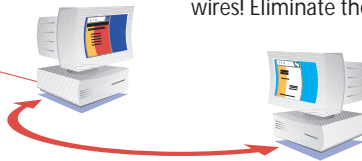

## No Wires Needed—Network Computers Cordlessly

Connect your computers together without wires! Eliminate the hassle of opening up walls, climbing through your attic or stringing cables

across the floor. With the Symphony Cordless PCI Card you can network your desktop computers together, no matter where they are in your home or office. With a 150-foot range, Symphony covers most homes and small offices. And, because it is cordless, you can place your computers anywhere you want—not tied to a phone jack.