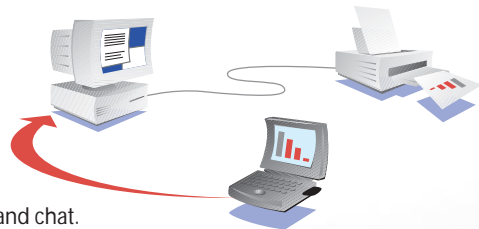

## No Wires Needed—Network Computers Cordlessly

Connect your computers together without wires! Eliminate the hassle of opening up walls, climbing through your attic or stringing cables

across the floor. With the Symphony Cordless PCI Card you can network your desktop computers together, no matter where they are in your home or office. With a 150-foot range, Symphony covers most homes and small offices. And, because it is cordless, you can place your computers anywhere you want—not tied to a phone jack.

## Save Money, Save Time— Share One Internet Connection Simultaneously

You've probably experienced the conflict of the after dinner Internet rush—Dad wants to check stock prices, Mom wants to research the family vacation and Junior wants to get online and chat.

End these Internet access frustrations with Symphony. The included Symphony Conductor™ application lets multiple people share one ISP account through an analog modem, cable modem, xDSL modem or ISDN router connection. You and your family can explore different web sites at the same time for the price of one ISP connection.