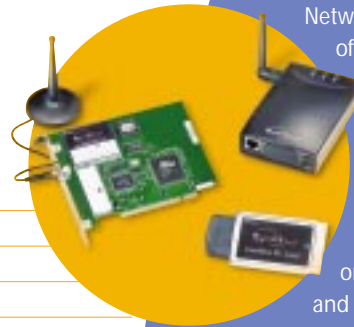

Features

• Simultaneous multi-user Internet sharing	Only one ISP account needed
• No wiring between computers and Bridge	Access the Bridge anywhere in the office, home or patio
• Works with existing LANs	Add wireless PCs to existing network as needed

Cordless Ethernet Bridge Specifications

Radio Data Rate:	1.6 Mbps
Frequency:	2.4 GHz Frequency Hopping Spread Spectrum
Range:	Up to 50 meters through most walls, ceilings, floors
Maximum Computers/network:	10

System Requirements:

At least one Symphony-equipped desktop or laptop PC running Windows 95 or 98

ISDN router, DSL modem, or Cable modem

Ethernet hub (optional)

AC power source

Box Contents:

Symphony Cordless Ethernet Bridge with antenna

Symphony Quick Start Guide

Symphony Users Manual

Symphony Software (on CD-ROM):

- Composer™ installation wizard
- Conductor™ modem sharing software
- Maestro™ configuration tool

AC power supply

Ethernet cross-over cable

Ordering Information:

Symphony Cordless Ethernet Bridge	Model 4920 Dimensions: 26.9cm W x 20.6cm H x 9.7cm D Weight: 1814 grams Masterpack Quantity: 10

Members of the Symphony Cordless Family

With Symphony Cordless

Networking products, your office can start enjoying fast, shared Internet connections, saving money by sharing printers, and end floppy transfers—without wires! Using only one phone line and one ISP account,

Symphony lets you explore different Internet sites from multiple computers at the same time. Access printers, drives, folders, and files from any computer on your cordless network. Share your existing modem or attach the Symphony Cordless Ethernet Bridge to an existing Ethernet network or a high-speed Internet access device like an ISDN router, xDSL modem, or Cable modem for a very flexible home and small office solution.

Cordless PCI Card

For desktop PCs with an available PCI slot.

Cordless PC Card

For laptop computer users with a PC Card Type II slot.