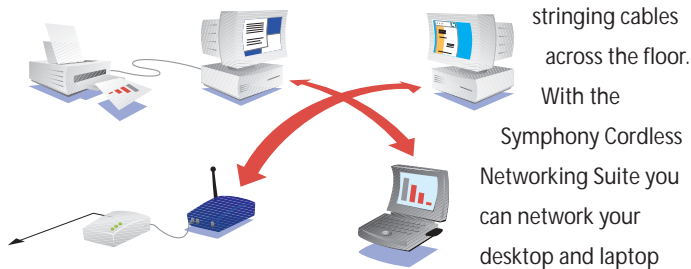

Share ISDN router, DSL, or Cable modem access

Plug'n'Play installation

No networking knowledge required

Symphony Cordless Ethernet Bridge

*Simple, Reliable Home and Small Office
Computer Networking Without Wires*

No Wires Needed—Network Computers Cordlessly

Connect your computers together without wires! Eliminate the hassle of opening up walls, climbing through your attic or