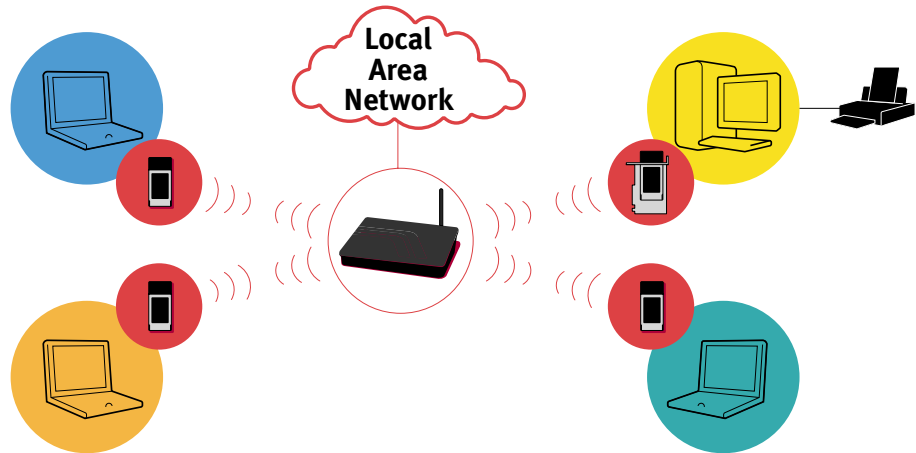

Feeling tied down by your existing network? Tired of tangling with your printer cable when the other computer has a print job? It's time to cut the cord – with wireless networking!

With U.S. Robotics wireless networking, all the computers in your home or office can simultaneously share Internet connections, printers, data files, even music and multi-player games. And best of all, it uses wireless technology, so there are no cables to connect, no need to drill holes in the walls or trip over wires. If you already have an Ethernet network, you can add wireless capability easily – simply plug a U.S. Robotics Wireless Access Point into your existing local area wireless network, and add Wireless Access Network PC Cards to the computers that need wireless access.

The Wireless Access Point enables your network to serve up to 20 computers and adds security features such as “firewall” capability (which blocks unwelcome users from accessing your network). It also increases the effective range of your wireless network from 91 m to 244 m in any direction – even outside or on different floors.<sup>1</sup>

The U.S. Robotics Wireless Access solution is based on the 802.11b wireless networking standard, so it works seamlessly with all manufacturers' 802.11b-compliant products. And with network transmission speeds up to 11 Mbps, it's as fast as it is simple.

## Wireless Access Point

This diagram shows you what your home network might look like: