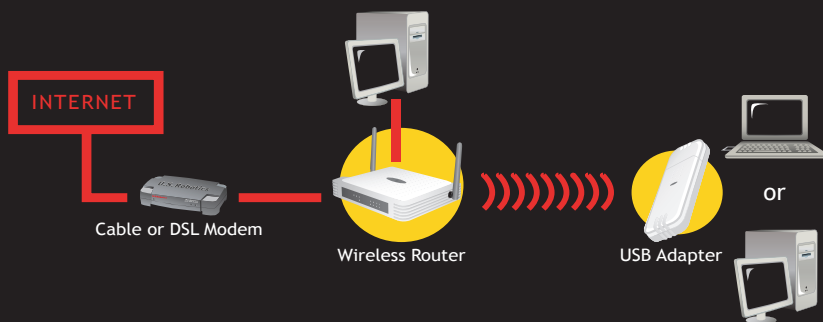

## Sada Wireless Network Starter Kit

Obsahuje

model USR5462

802.11g Wireless Router

Model USR5422

802.11g USB Adapter