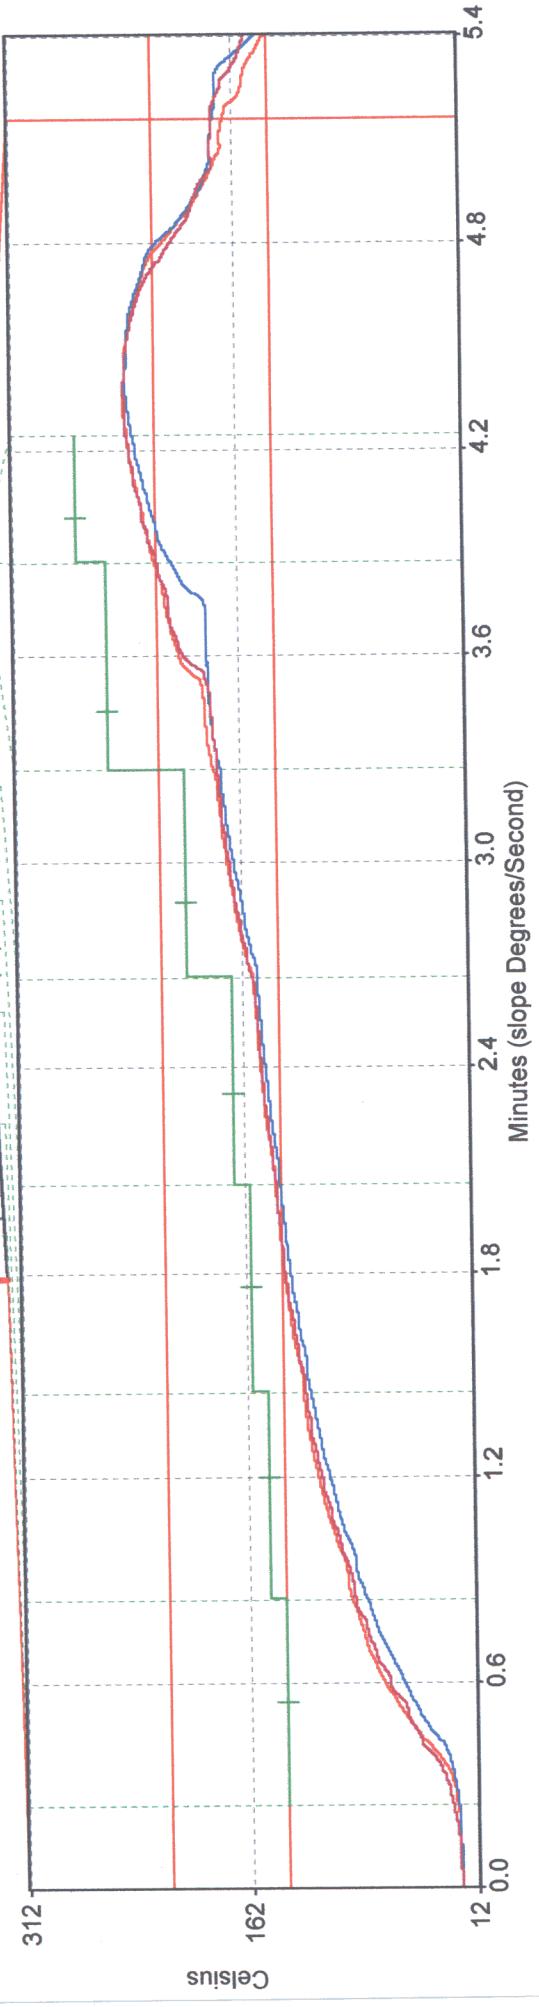

File VIP98.KOF
 Live Time Fri 08/13/04 14:03:56
 Start Time Fri 08/13/04 13:57:46
 Recipe 55M1129.KPF*
 Product C:\...PRODUCTS\1129T.KBF

slimKIC™
 Transmitter/Data Logger
 San Diego, CA (619)673-6050
 Version 2.0

Peak	Time Between	Time Between	Total Time Above
1 T1	237.5	113.41	55.10
2 T2, bga	235.9	122.55	49.04
3 T3	237.1	117.10	50.34

Profile Notes

Recipe C:\WINKIC\OVENS\VIP98\55M1129.KPF Notes

Product C:\WINKIC\PRODUCTS\1129T.KBF Notes

Oven VIP98 Info

Profile Start Time 08/13/04 13:57:46
 Output Name A4081300.KHF Pos 104468
 Input Name A4081300.KHF Pos 104468 Version 200

Comments