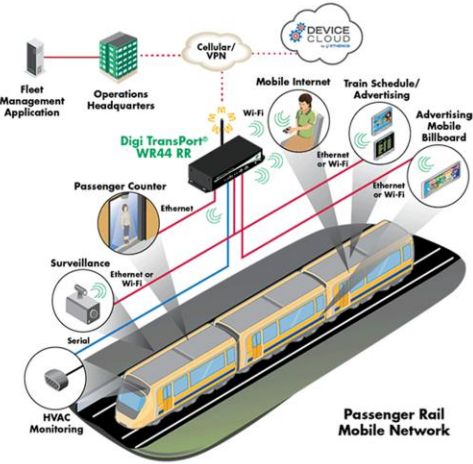

TransPort
Training
Program

TT002 – TransPort Verticals

Examples of vertical applications that are a good fit for TransPort routers highlighting the technological features that are relevant.

Key Markets

- Retail & Lottery
- Public Works/Infrastructure
- Transportation
- Medical

Transport Applications

- Bus/Transit Monitoring and Wi-Fi Access
- Commuter Train
- Information Displays
- Train Control
- Shipping Container

Road Transport

- High Speed Cellular Connectivity
- Wireless Hotspot
- Wireless Client and AP simultaneously
- Auto switching between Client and AP
- Dual SIM / SureLink
- Dual Wi-Fi
- GPS

Rail Transport

- High Speed Cellular Connectivity
- Wireless Hotspot
- Dual SIM Failover
- Vehicle Telemetry

Truck Monitoring

- High Speed Cellular Connectivity
- Fleet card
 - GPS tracking
 - Canbus
 - Ignition sense
- Ruggedised Version

Public Works Applications

- Electricity Distribution Automation
 - Dual SIM, Multiple Eth Ports, IPSec
- Substation backup
 - VRRP+
 - MODBUS
- Commercial Industrial Metering
- Water/Water Automation
 - IPSec
- Traffic Control
- Telemetry Cards