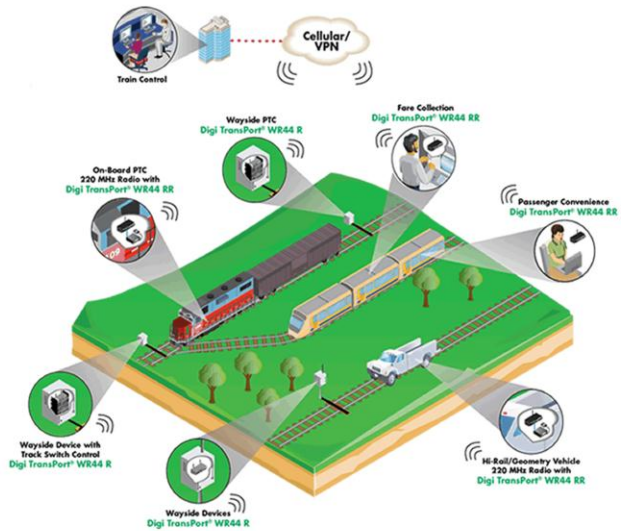

Rail Transport

- High Speed Cellular Connectivity
- Wireless Hotspot
- Dual SIM Failover
- Vehicle Telemetry

Truck Monitoring

- High Speed Cellular Connectivity
- Fleet card
 - GPS tracking
 - Canbus
 - Ignition sense
- Ruggedised Version

Car Monitoring

- High Speed Cellular Connectivity
- GPS tracking
- Fleet card
- Ignition sense
- Wi-Fi client
- Python Programmability
- Open VPN

Emergency Response

- GPS Tracking
- LTE Connectivity
- IP CCTV backhaul
- Encryption
- Dual SIM

Public Works Applications

- Electricity Distribution Automation
 - Dual SIM, Multiple Eth Ports, IPSec
- Substation backup
 - VRRP+
 - MODBUS
- Commercial Industrial Metering
- Water/Water Automation
 - IPSec
- Traffic Control
- Telemetry Cards

Railway Crossing

- Telemetry monitoring
- Seamless failover
- Reliable Cell Connection (SureLink)
- Hardware redundancy VRRP+
- Intelligent IPsec (build/drop tunnel based on VRRP status)

Flood Monitoring