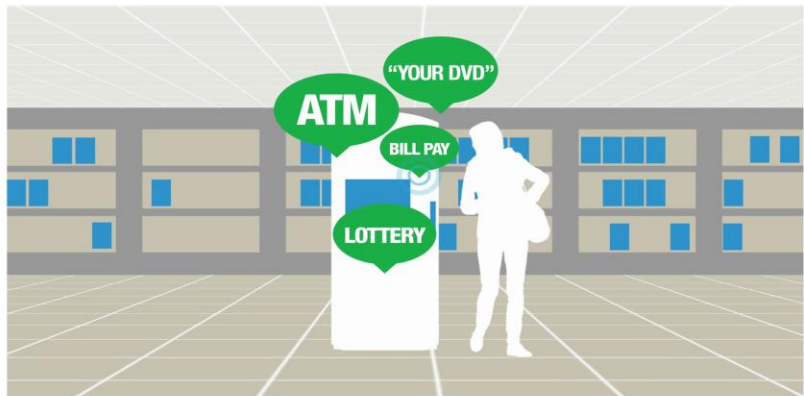

ATM

- Redundant connectivity
- PCI DSS Compliant
- TACACS+
- VPN Concentrator
- Backup APN
- Conversion of TCP streams to SSL (protocol switch feature)