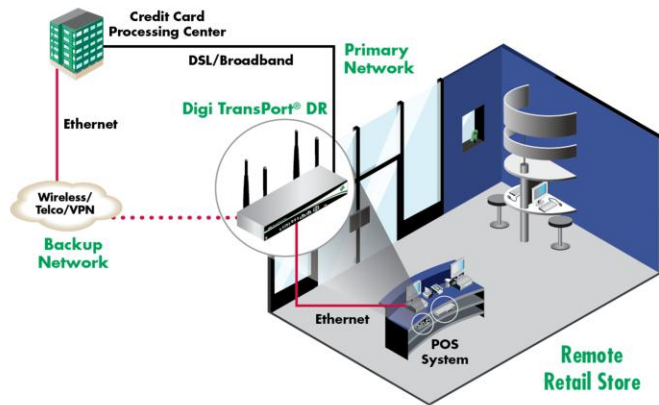

Public Works Applications

- Electricity Distribution Automation
 - Dual SIM, Multiple Eth Ports, IPSec
- Substation backup
 - VRRP+
 - MODBUS
- Commercial Industrial Metering
- Water/Water Automation
 - IPSec
- Traffic Control
- Telemetry Cards

Railway Crossing

- Telemetry monitoring
- Seamless failover
- Reliable Cell Connection (SureLink)
- Hardware redundancy VRRP+
- Intelligent IPsec (build/drop tunnel based on VRRP status)

Flood Monitoring

- Remote access
- Firewall
- IPsec Encryption

Retail Applications

- Lottery/Gaming
- ATM
- Store-in-a-Store
- Wire-line-Back Up

Point Of Sale

- PCI Compliance
- Redundant connectivity (DSL to 3G failover)
- IPsec Encryption
- Management tool
- Hardware redundancy / VRRP+

ATM

- Redundant connectivity
- PCI DSS Compliant
- TACACS+
- VPN Concentrator
- Backup APN
- Conversion of TCP streams to SSL (protocol switch feature)

Bear Monitoring

- LTE high upload speeds
- IP CCTV backhaul