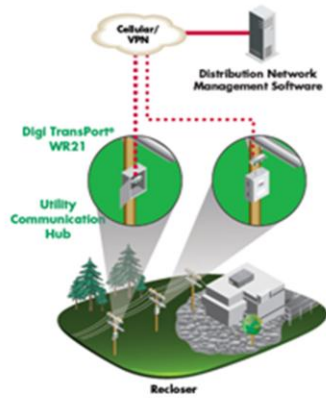

Railway Crossing

- Telemetry monitoring
- Seamless failover
- Reliable Cell Connection (SureLink)
- Hardware redundancy VRRP+
- Intelligent IPsec (build/drop tunnel based on VRRP status)

Flood Monitoring

- Dual SIM / SureLink
- IPsec Encryption
- Telemetry monitoring
- IP CCTV backhaul
- Multiple interfaces DSL failing over to dual SIM 3G
- Firewall SRI (Stateful Route Inspection)

Digital Signage

- RS232 Serial Interface
- Protocol switching
- Dual SIM

CCTV outdoors/mobile

- Encryption
- Extended Temperature
- High upload speed with LTE
- Dual SIM
- Local Wi-Fi for admin

Bike Hire

- Private APN
- Extended Temp
- PCI DSS Compliant

Electric Distribution Automation

- Remote access
- Firewall
- IPsec Encryption

Retail Applications

- Lottery/Gaming
- ATM
- Store-in-a-Store
- Wire-line-Back Up

Point Of Sale

- PCI Compliance
- Redundant connectivity (DSL to 3G failover)
- IPsec Encryption
- Management tool
- Hardware redundancy / VRRP+