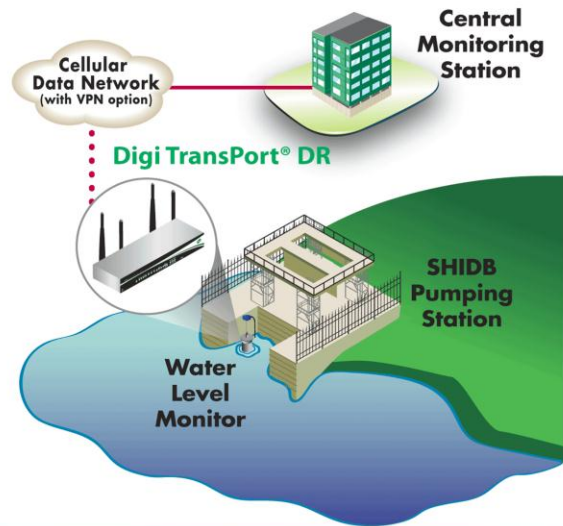

Public Works Applications

- Electricity Distribution Automation
 - Dual SIM, Multiple Eth Ports, IPSec
- Substation backup
 - VRRP+
 - MODBUS
- Commercial Industrial Metering
- Water/Water Automation
 - IPSec
- Traffic Control
- Telemetry Cards

Railway Crossing

- Telemetry monitoring
- Seamless failover
- Reliable Cell Connection (SureLink)
- Hardware redundancy VRRP+
- Intelligent IPsec (build/drop tunnel based on VRRP status)

Flood Monitoring

- Dual SIM / SureLink
- IPsec Encryption
- Telemetry monitoring
- IP CCTV backhaul
- Multiple interfaces DSL failing over to dual SIM 3G
- Firewall SRI (Stateful Route Inspection)

Digital Signage

- RS232 Serial Interface
- Protocol switching
- Dual SIM