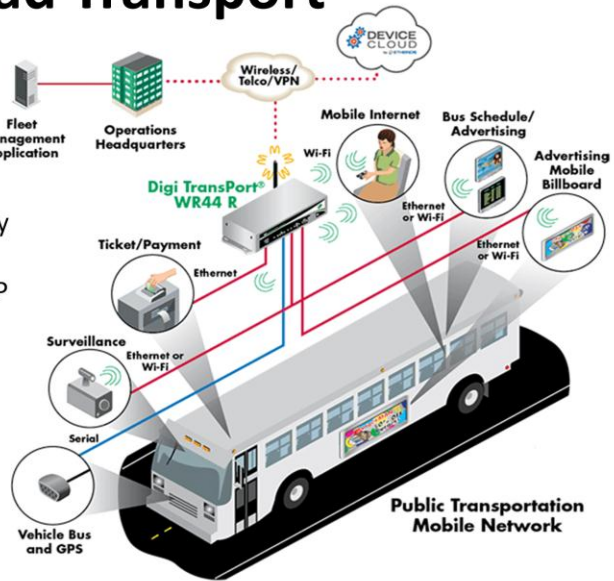

TransPort
Training
Program

TT002 – TransPort Verticals

Examples of vertical applications that are a good fit for TransPort routers highlighting the technological features that are relevant.

Key Markets

- Retail & Lottery
- Public Works/Infrastructure
- Transportation
- Medical

Transport Applications

- Bus/Transit Monitoring and Wi-Fi Access
- Commuter Train
- Information Displays
- Train Control
- Shipping Container

Road Transport

- High Speed Cellular Connectivity
- Wireless Hotspot
- Wireless Client and AP simultaneously
- Auto switching between Client and AP
- Dual SIM / SureLink
- Dual Wi-Fi
- GPS

Public Works Applications

- Electricity Distribution Automation
 - Dual SIM, Multiple Eth Ports, IPSec
- Substation backup
 - VRRP+
 - MODBUS
- Commercial Industrial Metering
- Water/Water Automation
 - IPSec
- Traffic Control
- Telemetry Cards

Railway Crossing

- Telemetry monitoring
- Seamless failover
- Reliable Cell Connection (SureLink)
- Hardware redundancy VRRP+
- Intelligent IPsec (build/drop tunnel based on VRRP status)

Flood Monitoring